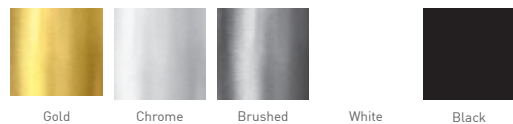

Hardware Colours

Frame Colours