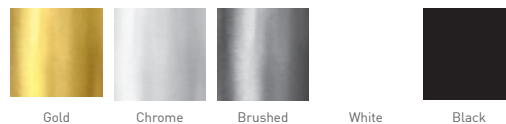

Hardware Colours

Frame Colours