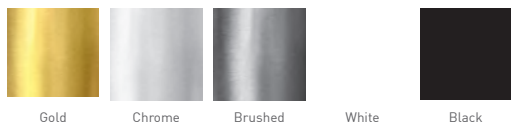

Hardware Colours

Gold Chrome Brushed White Black

Frame Colours