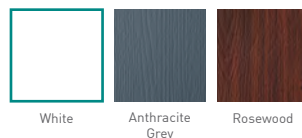

Standard Door Colours