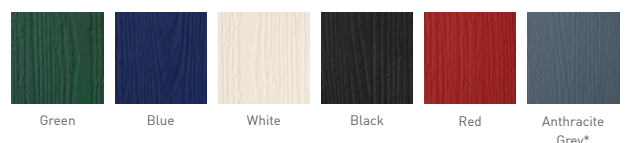

*Anthracite is an upgraded colour choice

These images are intended for illustration purposes only and may be subject to change for reasons beyond our control. As a consequence these images should be used for guidance only.