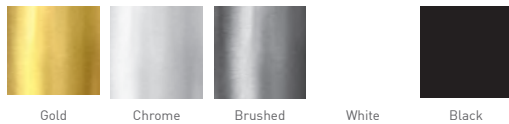

Hardware Colours

Gold Chrome Brushed White Black

Frame Colours