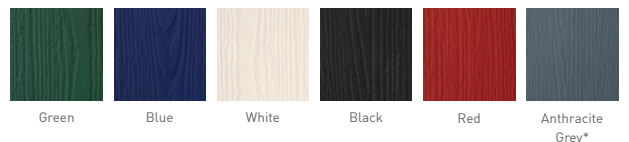

*Anthracite is an upgraded colour choice

These images are intended for illustration purposes only and may be subject to change for reasons beyond our control. As a consequence these images should be used for guidance only.