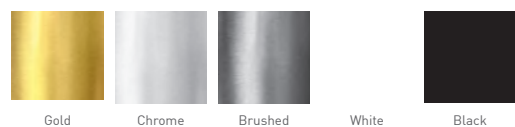

Hardware Colours

Frame Colours