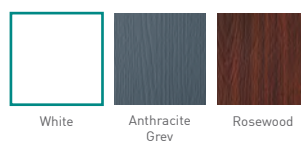

Standard Door Colours