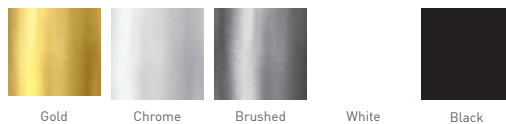

Hardware Colours

Frame Colours