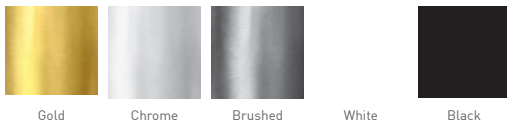

Hardware Colours

Frame Colours