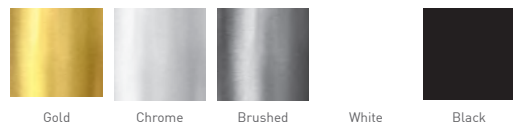

Hardware Colours

Frame Colours