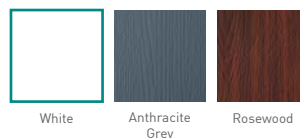

Standard Door Colours