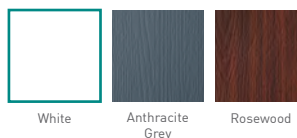

Standard Door Colours