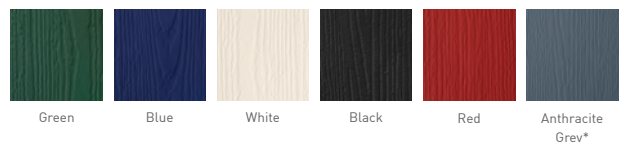

*Anthracite is an upgraded colour choice