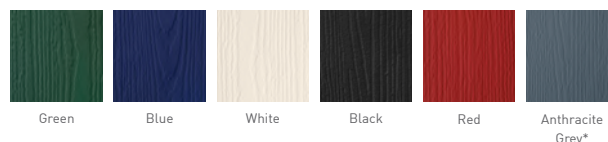

These images are intended for illustration purposes only and may be subject to change for reasons beyond our control. As a consequence these images should be used for guidance only.