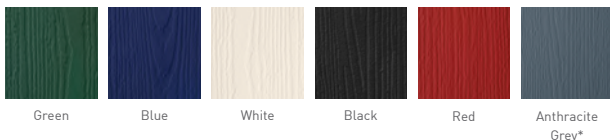

*Anthracite is an upgraded colour choice

These images are intended for illustration purposes only and may be subject to change for reasons beyond our control. As a consequence these images should be used for guidance only.