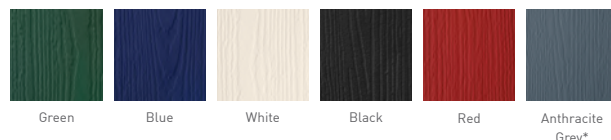

*Anthracite is an upgraded colour choice

These images are intended for illustration purposes only and may be subject to change for reasons beyond our control. As a consequence these images should be used for guidance only.