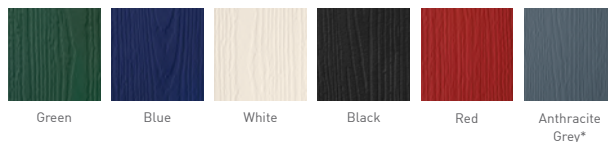

*Anthracite is an upgraded colour choice