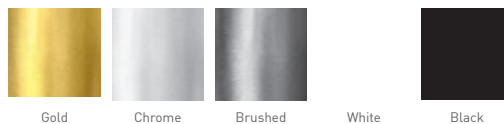

Hardware Colours

Frame Colours