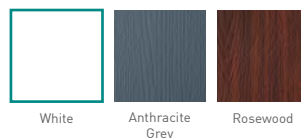

Standard Door Colours