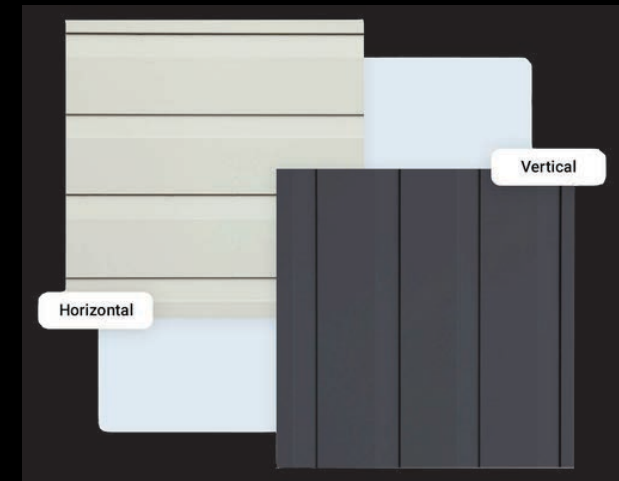

Offering bespoke products allows us to manufacture bonded panels that meet customer's unique design requirements and specifications. Our made to measure service reduces on-site labour costs by minimising fixing time, but also provides the customer with the widest possible scope in their choice of available materials.

With our heritage & expertise, you can contact us to further discuss your project or tender details.

www.laminatedsupplies.com | orders@laminatedsupplies.com

PANEL USES

- Composite Panels
- Infill Panels
- Vision Panels
- Way-finding Systems
- Aluminium Doors
- Specific U Value Requirements
- Patent Glazing
- Architectural Panels
- Door Panels
- Flat Panels
- Infill Panels
- Vision Panels
- Way-finding Systems
- Aluminium Doors
- Specific U Value Requirements
- Patent Glazing
- Architectural Panels
- Door Panels
- Flat Panels

- Polystyrene
- Styrofoam
- Polyfoam
- Solid Core
- MDF (4mm or 9mm)

- RAL Colours - 1500+
- BS Colours
- Matt, Satin, Gloss
- Syntha-pulvin marine grade
- Ripple effect

- Cut-to-size
- Bent to specific degrees
- Thickness
- Cut-to-shape
- Vertical & horizontal shiplap

*Please note, these products are not fire rated.