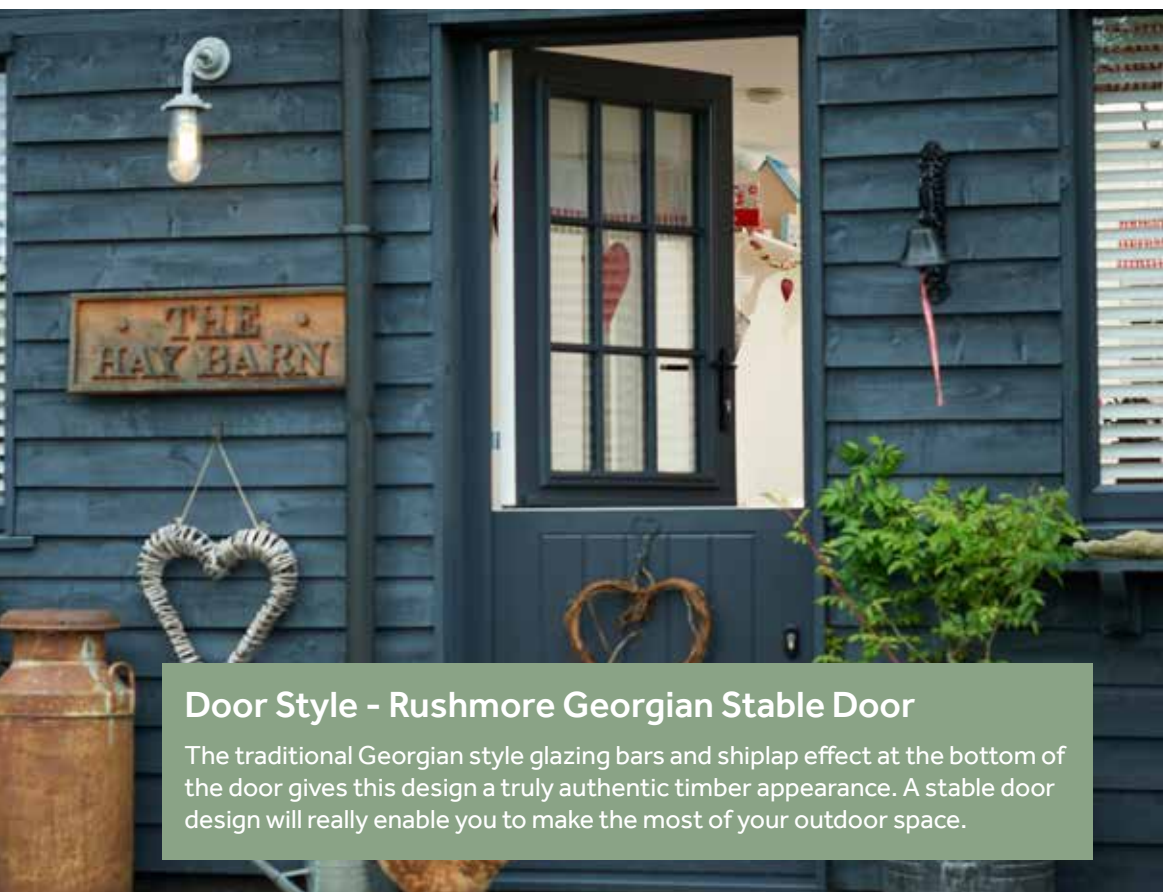

Diamonte / French Navy

Stable Doors

Many of our stylish door designs are also available as Stable Doors. Visit our HomeView Door Designer to add some rural charm to your home.

endurancedoors.co.uk

Get The Look: Modern Country Chic

Add rural charm with a modern twist to your home when you combine a new door from our Country Collection with your choice of our contemporary grey colours.

Door Style - Rushmore Georgian Stable Door

The traditional Georgian style glazing bars and shiplap effect at the bottom of the door gives this design a truly authentic timber appearance. A stable door design will really enable you to make the most of your outdoor space.