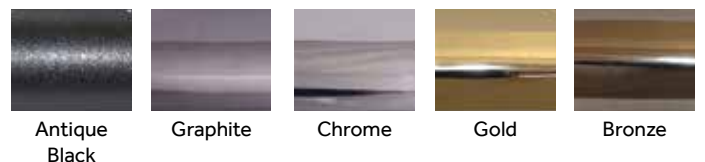

Chrome

Gold

White

Bronze

Architectural Range

HANDLES

This modern lever-lever handle is ideal for contemporary doors, with a perfectly matching letterplate and knocker. The ergonomically designed handle is easy to grip and operate, plus it looks great too.

AVAILABLE COLOURS

Antique
Black

Graphite

Chrome

Gold

Bronze

Heritage Range

HANDLES