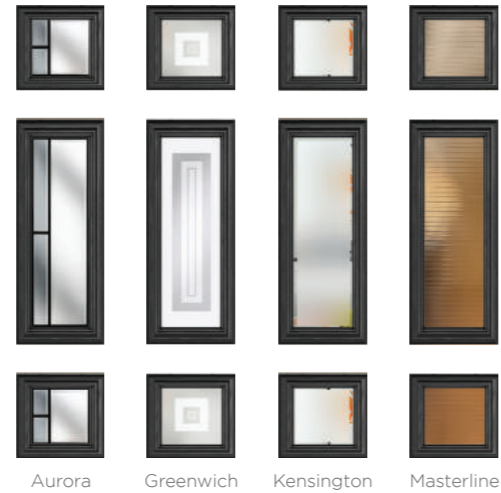

5 Decorative Glass Options

Montrose
Colour - Anthracite Grey
Glass - Sticks

This door is available with or without grooves

Completely Desirable

The head-turning visual impact of the Sussex leaves an impression that is built to last.

6 Decorative Glass Options

Sussex
Colour - Agate Grey
Glass - Aurora

This door is available with or without grooves

Strength in Style

Our York door pairs perfectly with classic or modern door furniture, such as traditional or bar handles.

4 Decorative Glass Options

Aurora Greenwich Kensington Masterline

York
Colour - Black
Glass - Kensington

This door is available with or without grooves

Full Length Glamour

It doesn't get any more contemporary than the modern design of our Rutland door taking advantage of full-length glazing.

Side Frames

Glazed side panels or matched side panels make great impacts to your home's entrance. Matched side panels are available in over 15 door styles, and matched to your specification. Glazed side panels are available in a large variety of glass styles.