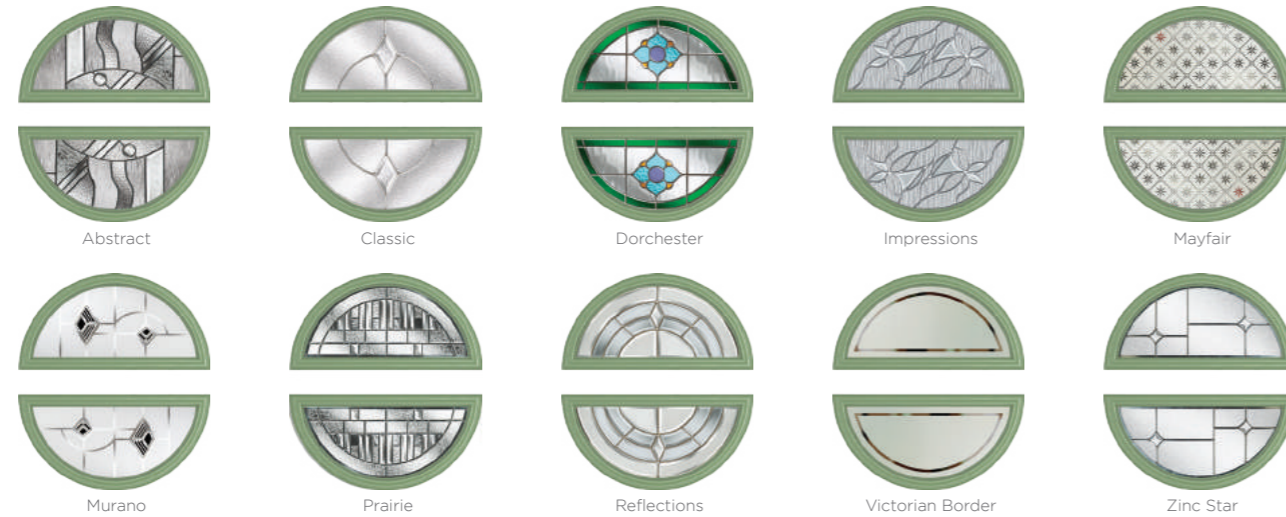

Rutland
Colour - Blue
Glass - New Orleans

These doors are available with or without grooves

The All Rounder

The Kent door really is unique with its glazing design almost going full circle. This style looks equally good with one of the comprehensive glass designs as it does with simple satin glass.

10 Decorative Glass Options

Kent
Colour - Chartwell Green
Glass - Classic

This door is available with or without grooves

30 Build your own door at compdoor.co.uk

Visual Variety

The six decorative glass options available on the Hamilton door gives a variety of style effects from retro and heritage to a more modern look.