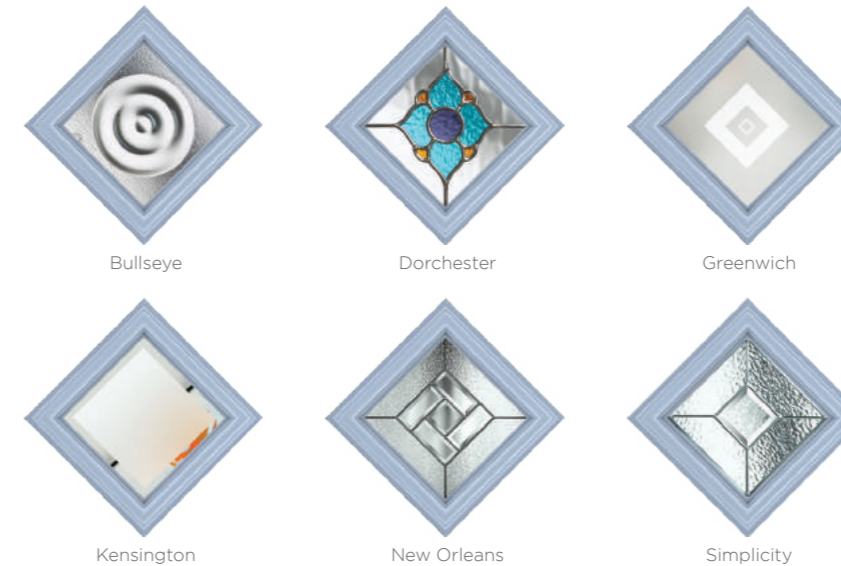

6 Decorative Glass Options

Brampton
Colour - Anthracite Grey
Glass - Aurora

This door is available with or without grooves

18 Build your own door at compdoor.co.uk

Nautical Appeal

A quirky take on the cottage style of door, the diamond shaped glazing of the Cornwall creates a nautical look and can be personalised with one of six tasteful glass designs.

6 Decorative Glass Options

Cornwall
Colour - Duck Egg Blue
Glass - Bullseye

This door is available with or without grooves

Learn more about these styles at compdoor.co.uk 19

Modern Twist

The Richmond design can be complemented with our stainless-steel bar handle for a truly contemporary look.