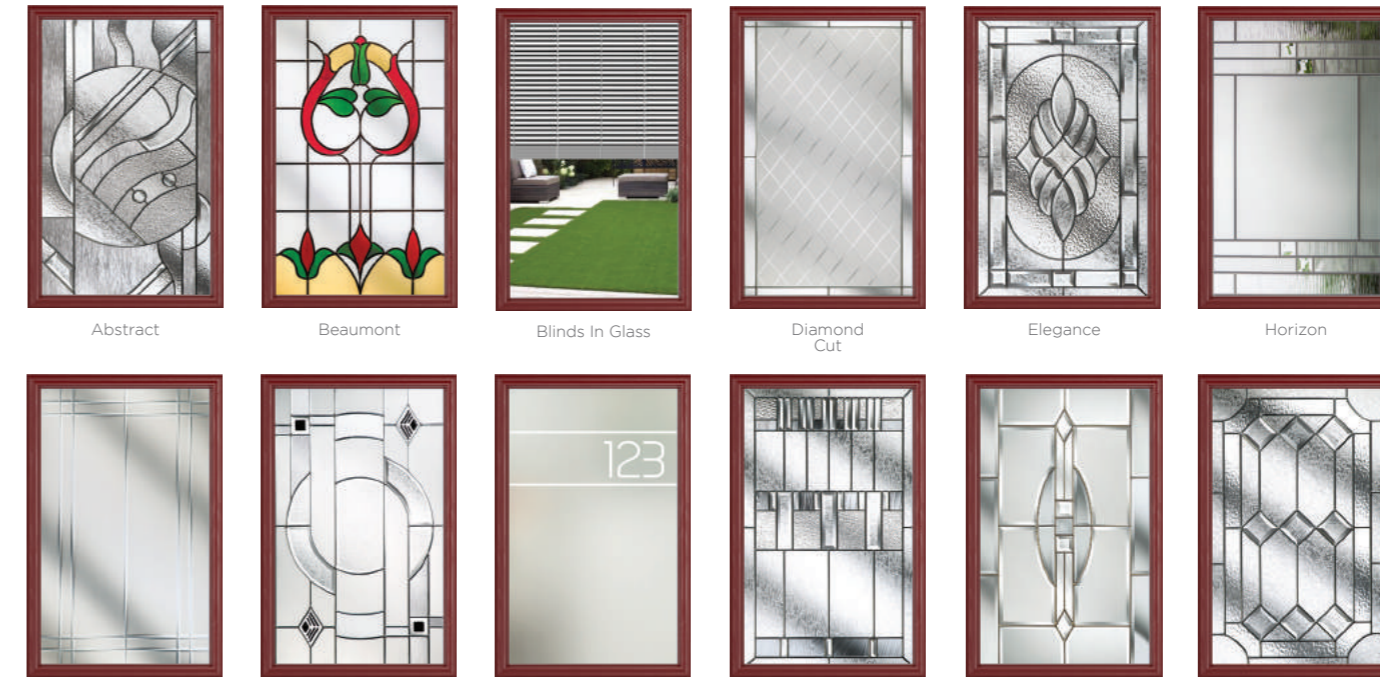

11 Decorative Glass Options

Abstract Beaumont Blinds In Glass Diamond Cut Elegance Horizon
Linear Modena Numbers additional designs available Prairie Reflections Simplicity