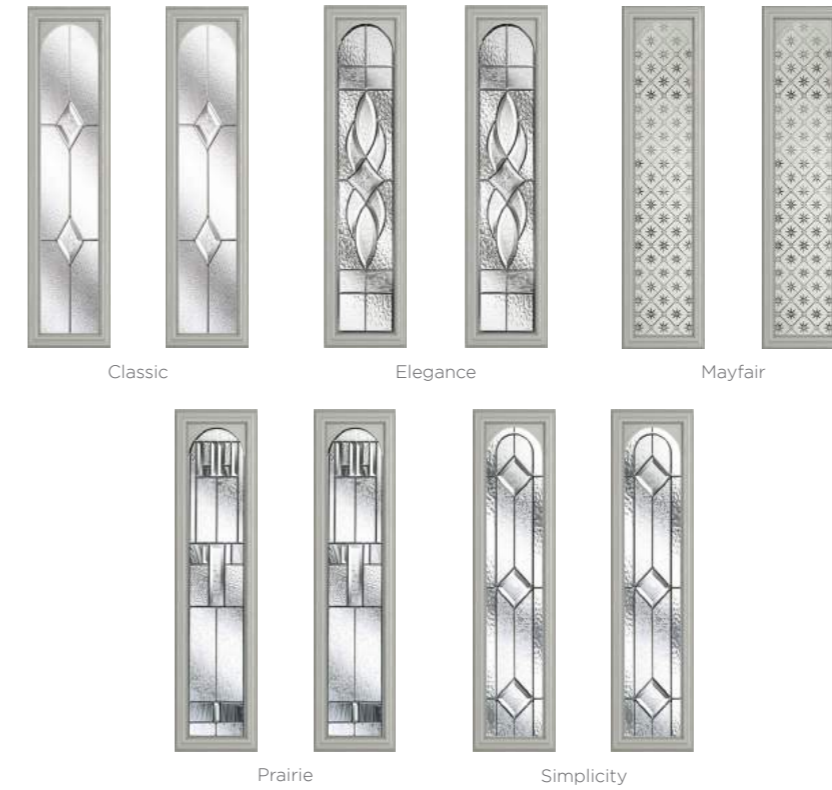

A Timeless Classic

It's the most popular door style in the UK for a reason - because it works with just about every house type.

20 Decorative Glass Options

Whitmore Glazed
Colour - Black
Glass - Mayfair

An Elegant Twist

Similar to the Whitmore but with an elegant twist, the Elmhurst offers a softer look with curved arch glazing.

5 Decorative Glass Options

Elmhurst
Colour - Agate Grey
Glass - Prairie

Traditional Edge

The Highbury is a truly traditional design with an edge, incorporating clean, crisp glazing angles for a classic style.

3 Decorative Glass Options

Classic

Mayfair

Zinc Star

Majestic Masterpiece

The Middleton door complements authentic Edwardian and Georgian architecture with the option to include glazing in the top panels.

10 Decorative Glass Options