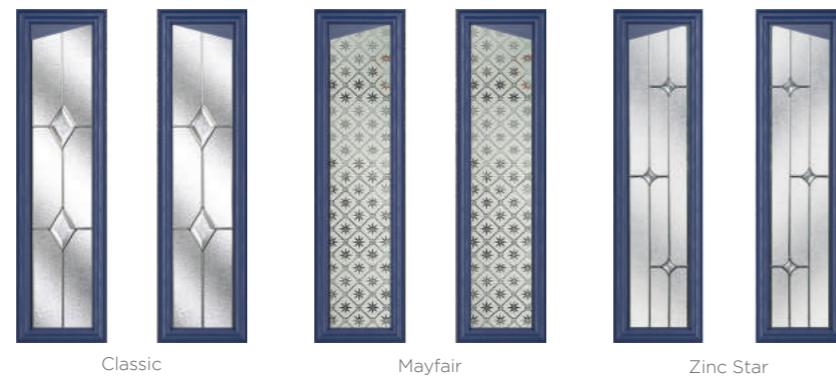

Similar to the Whitmore but with an elegant twist, the Elmhurst offers a softer look with curved arch glazing.

5 Decorative Glass Options

Elmhurst
Colour - Agate Grey
Glass - Prairie

Traditional Edge

The Highbury is a truly traditional design with an edge, incorporating clean, crisp glazing angles for a classic style.

3 Decorative Glass Options

Classic

Mayfair

Zinc Star

Majestic Masterpiece

The Middleton door complements authentic Edwardian and Georgian architecture with the option to include glazing in the top panels.

10 Decorative Glass Options