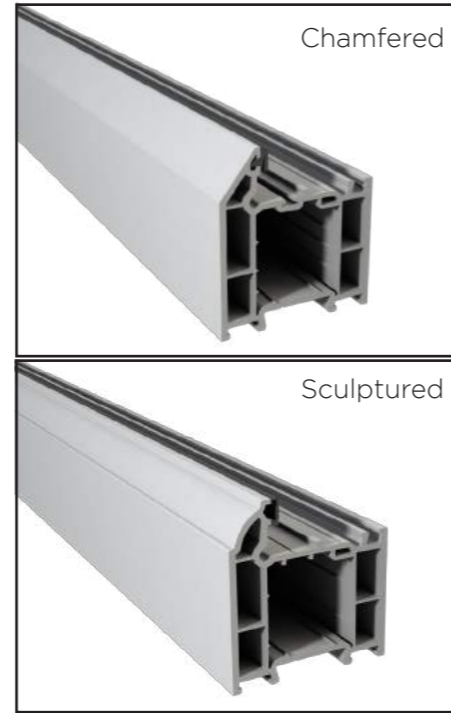

Outer Frame Options