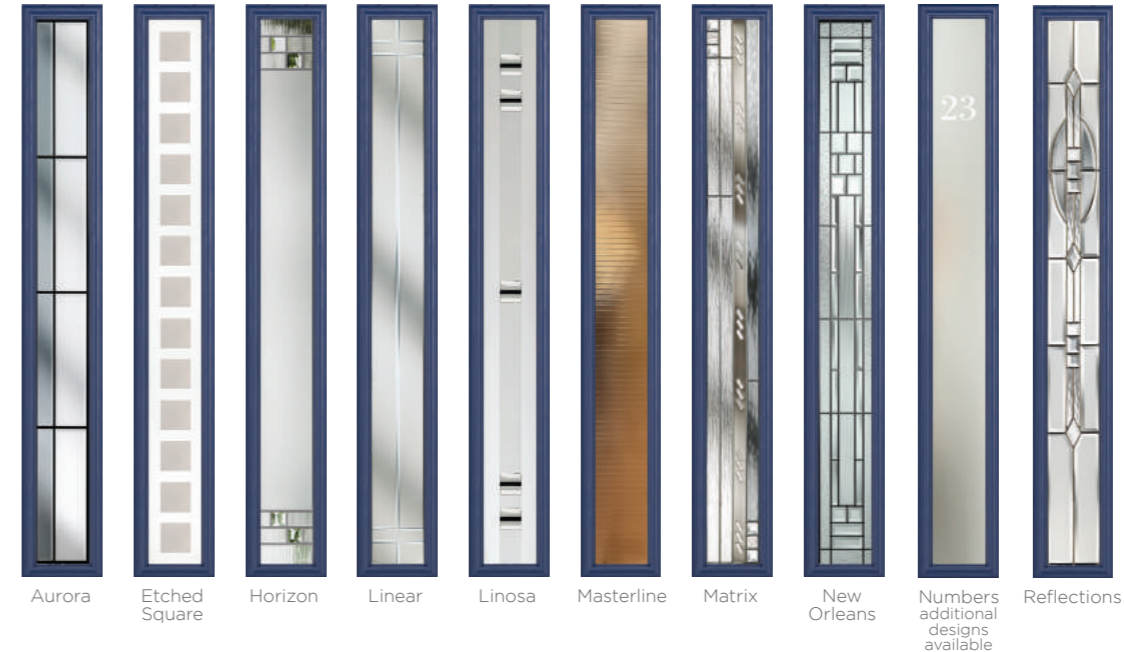

10 Decorative Glass Options

Aurora Etched Square Horizon Linear Linosa Masterline Matrix New Orleans Numbers additional designs available Reflections