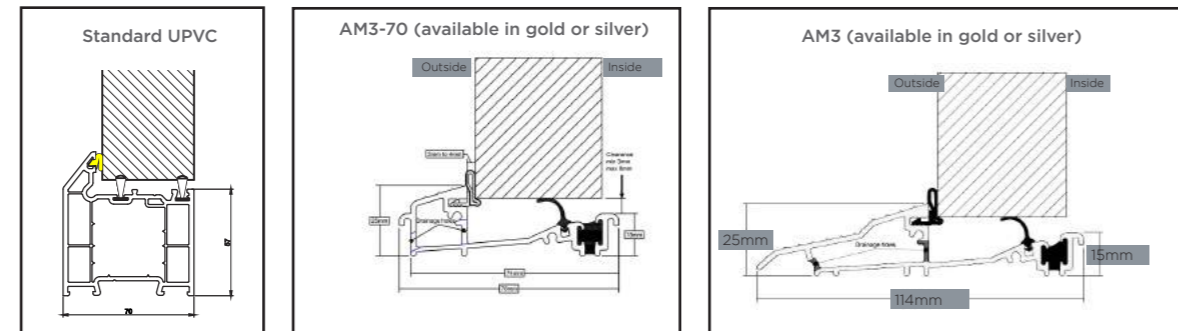

Frame Colours

Outer Frame Options

InvisiEdge Colours

Our technically advanced InvisiEdge system gives a seamless colour edge to the door faces maintaining perfect aesthetics whilst ensuring up to 100% moisture resistance.

White InvisiEdge comes as standard. We utilise brown or caramel to compliment Rosewood, Oak and Irish Oak. Grey InvisiEdge compliments Anthracite Grey, Schwarzbraun and Black doors.

Thresholds

Our three threshold choices include standard uPVC or two aluminium options.

Complementary Backing Glass

With seven different patterns to choose from, there is always a style to suit.

Door Colours

Over 16 stunning colours available, in any combination inside and out, there is an option for everyone.

Our striking range has a woodgrain effect unique to Comp Door - we think you'll agree, its completely unmatched in quality.