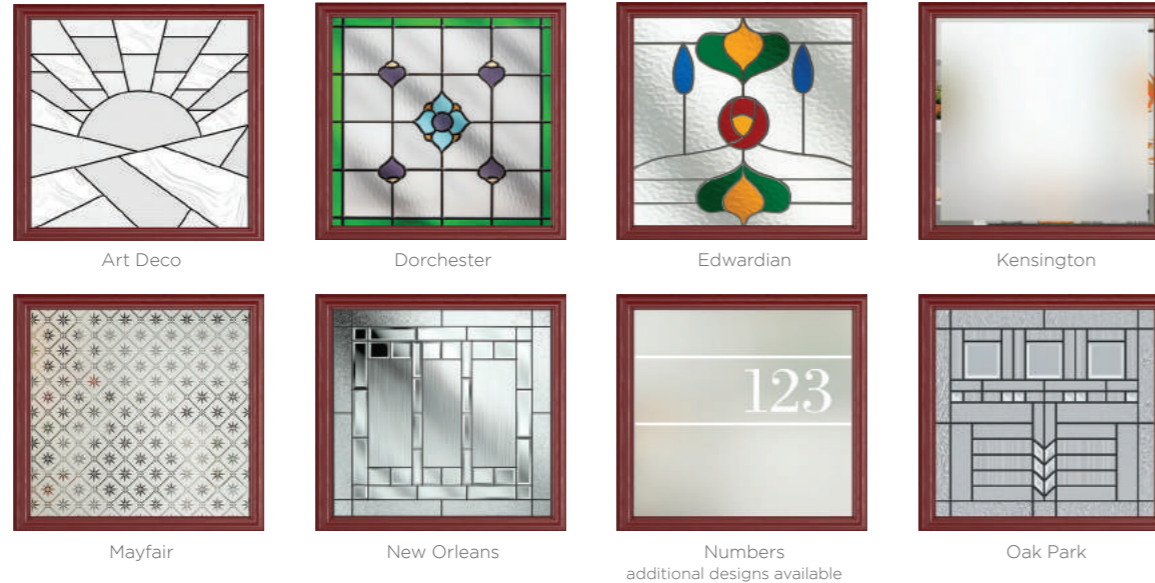

20 Decorative Glass Options

Mowbray
Colour - French Grey
Glass - Diamond Cut

This door is available with or without grooves

Contemporary Look

This highly-desirable contemporary door style works well with either our standard range of handles or upgrade to our range of stainless-steel bar handles.

12 Decorative Glass Options

Abercorn
Colour - Anthracite Grey
Glass - Matrix

This door is available with or without grooves

Homely Feel

Our Fife door style sits comfortably in either a classic or contemporary setting. Use one of our eight glazing options to make the right statement about your home.

8 Decorative Glass Options

A Fitting Design

This highly-desirable contemporary door style works well with either the standard or traditional range of handles.

12 Decorative Glass Options

Fife
Colour - Red
Glass - Kensington