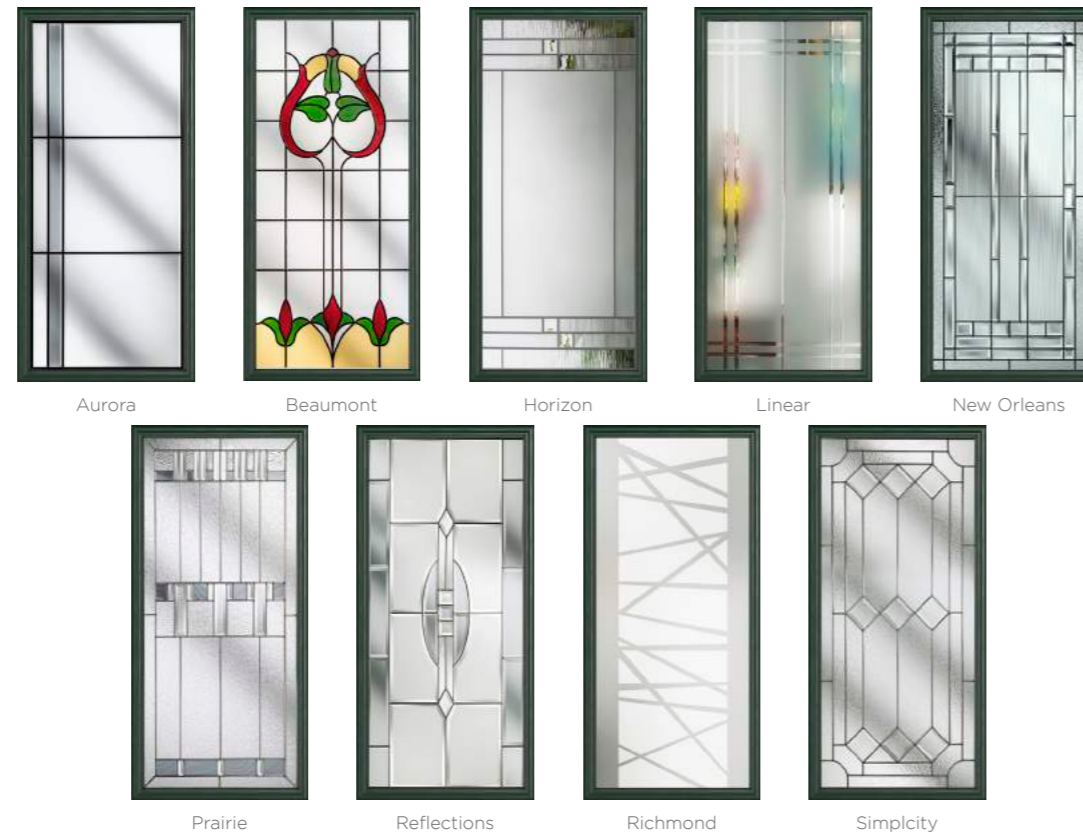

Simplicity

Victorian Border

Grafton
Colour - French Grey
Glass - Zinc Star

Aston
Colour - Anthracite Grey
Glass - Kensington

Beautifully Bright

The Walcot door offers a large and bright glazing panel, similar to the Hatton but giving space to include accessories such as a letterbox.

9 Decorative Glass Options

Walcot
Colour - Green
Glass - Simplicity

Stately Styling

With its glazing aperture set high above long elegant solid panel detailing, the Harlington adds an aspect of grandeur to your home.