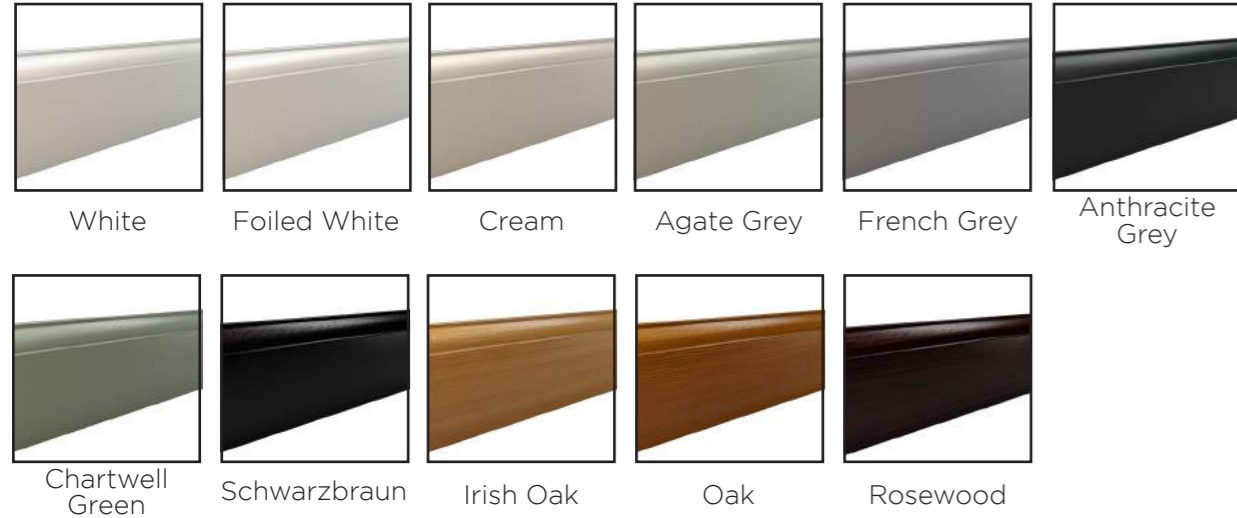

Available Colours: Pewter, Forged Black

Handles: Monkey Tail, Noble, Regal

Knockers: Handmade Spire, Bullring, Traditional Knob (Bluffing & traditional knob also available in: Chrome, Gold, Antique Black, Graphite)

Letterplate: Architectural Letterplate (Also available in: Chrome, Gold, Antique Black, Graphite)

BLU™

316 Marine Grade Stainless Steel

Our Coastal range of handle, knocker and letterplate upgrades have been designed for enhanced performance and durability and are arguably the best quality on the market. The BLU range of suited hardware is made from 316 marine grade stainless steel, compared to the industry-standard of 304, giving it the best long-term resistance to corrosion in coastal locations, supported by a 'best in class' lifetime guarantee.

Frame Colours

Outer Frame Options

InvisiEdge Colours

Our technically advanced InvisiEdge system gives a seamless colour edge to the door faces maintaining perfect aesthetics whilst ensuring up to 100% moisture resistance.

White InvisiEdge comes as standard. We utilise brown or caramel to compliment Rosewood, Oak and Irish Oak. Grey InvisiEdge compliments Anthracite Grey, Schwarzbraun and Black doors.

Thresholds

Our three threshold choices include standard uPVC or two aluminium options.