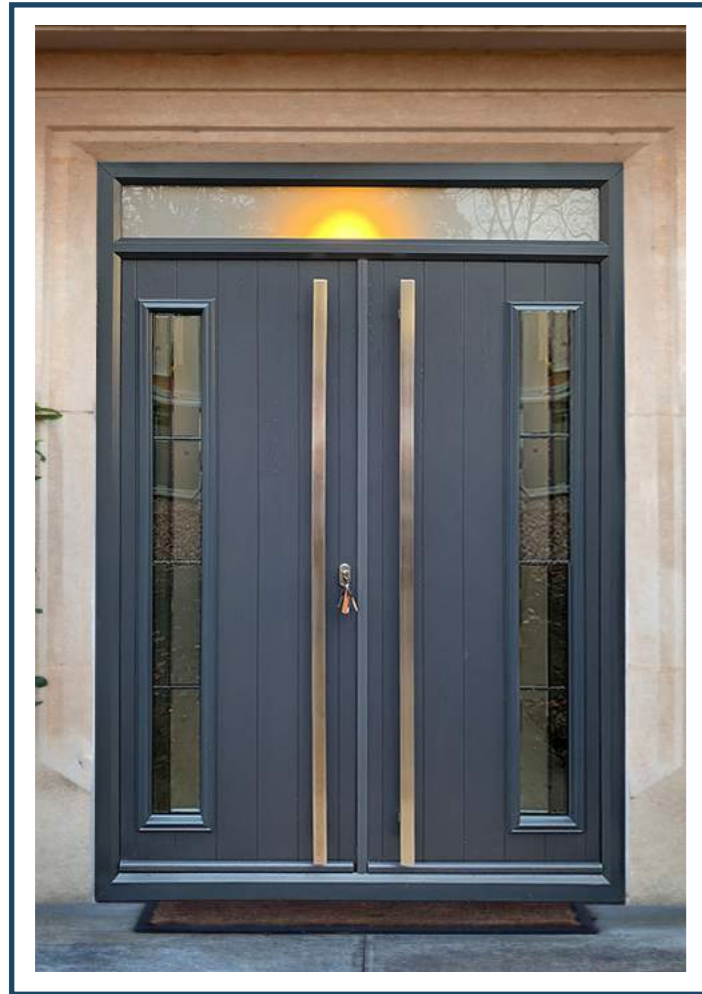

French Doors

Double up the impact with our new French door range! For wider entrances, this style makes the perfect statement. Available in all our composite door styles, with all the usual design options.