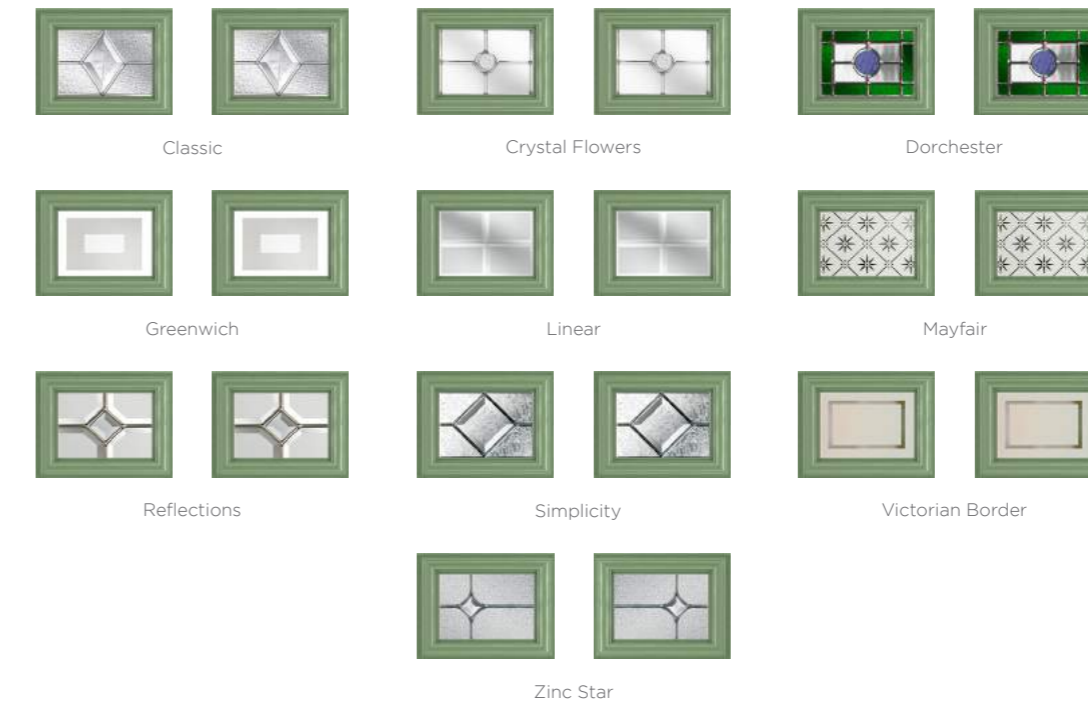

3 Decorative Glass Options

Classic

Mayfair

Zinc Star

Majestic Masterpiece

The Middleton door complements authentic Edwardian and Georgian architecture with the option to include glazing in the top panels.

10 Decorative Glass Options