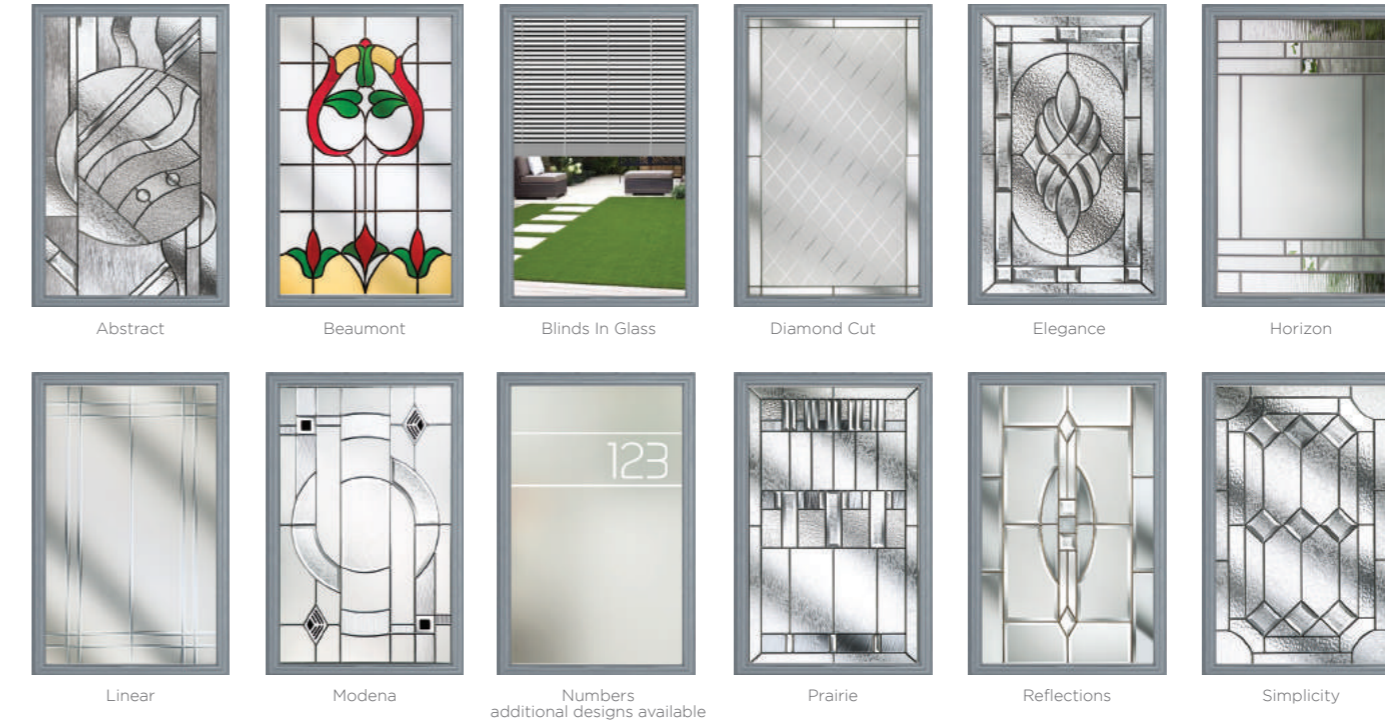

20 Decorative Glass Options

Mowbray
Colour - French Grey
Glass - Diamond Cut

This door is available with or without grooves

Contemporary Look

This highly-desirable contemporary door style works well with either our standard range of handles or upgrade to our range of stainless-steel bar handles.

12 Decorative Glass Options

Abercorn
Colour - Anthracite Grey
Glass - Matrix

This door is available with or without grooves

Homely Feel

Our Fife door style sits comfortably in either a classic or contemporary setting. Use one of our eight glazing options to make the right statement about your home.

8 Decorative Glass Options

A Fitting Design

This highly-desirable contemporary door style works well with either the standard or traditional range of handles.

12 Decorative Glass Options

Fife
Colour - Red
Glass - Kensington