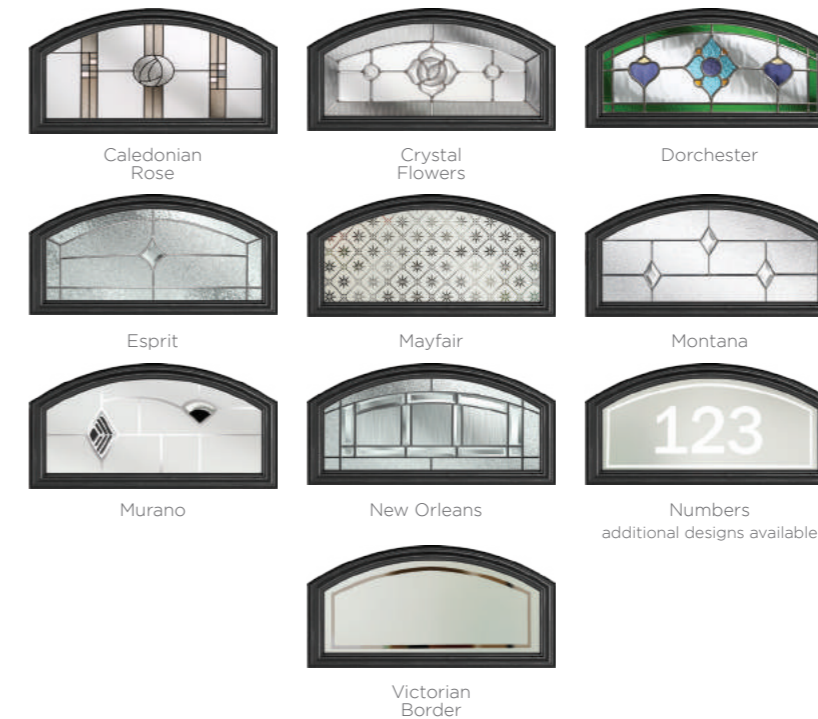

Simplicity

Victorian Border

Grafton
Colour - French Grey
Glass - Zinc Star

Aston
Colour - Anthracite Grey
Glass - Kensington

Beautifully Bright

The Walcot door offers a large and bright glazing panel, similar to the Hatton but giving space to include accessories such as a letterbox.

9 Decorative Glass Options

Walcot
Colour - Green
Glass - Simplicity

Stately Styling

With its glazing aperture set high above long elegant solid panel detailing, the Harlington adds an aspect of grandeur to your home.

10 Decorative Glass Options

Harlington
Colour - Black
Glass - Caledonian Rose

Strikingly Bold

The strikingly square glass of the Axwell makes a bold statement for your home.

8 Decorative Glass Options

Art Deco