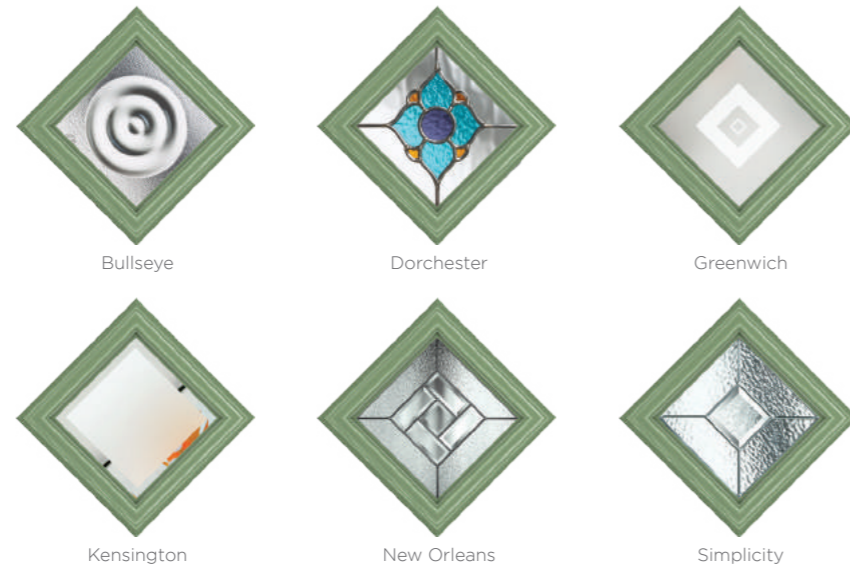

6 Decorative Glass Options

Cornwall
Colour - Duck Egg Blue
Glass - Bullseye

This door is available with or without grooves

Learn more about these styles at compdoor.co.uk 19

Modern Twist

The Richmond design can be complemented with our stainless-steel bar handle for a truly contemporary look.

6 Decorative Glass Options

Richmond
Colour - Chartwell Green
Glass - New Orleans

This door is available with or without grooves

West Country Charm

The rectangular glazing is the perfect companion to the sleek linear grooves of the Somerset door.

8 Decorative Glass Options

Somerset
Colour - French Grey
Glass - Aurora

This door is available with or without grooves

Freedom of Choice

The design of the Mowbray offers an extended and versatile selection of glazing styles, giving you more freedom of choice to design your perfect door.